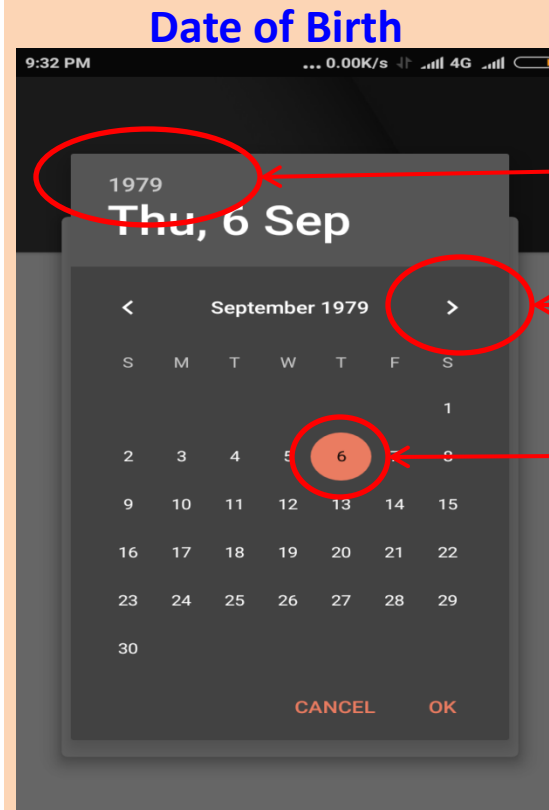

1. Enter the CHRIS ID
2. Enter the registered mobile number
3. Enter the Date of Birth
4. Click "Sign In"

Login for the 1st time requires authentication through OTP (One Time Password)

Employee

CHRIS ID

Mobile Number

Date of Birth

SIGN IN

Click to change year

Click to change month

Click to select date

9:32 PM

... 1.49K/s 4G

Home